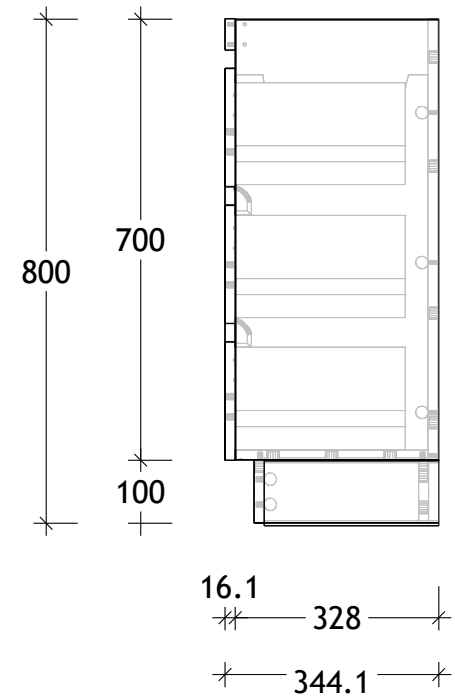

NAME:	ATS0900WK
SIZE:	900
WK/WH:	WITH KICK
CONFIGURATION:	CENTRE BOWL

PLEASE NOTE: Do not perform any plumbing rough in prior to taking delivery of your vanity, as all measurements are nominal and are subject to change. Measure exact locations from your vanity once it is on site.