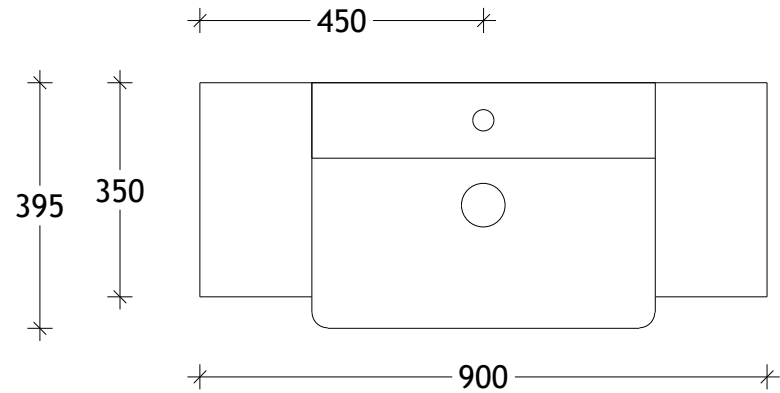

NAME:	ATS0900WK
SIZE:	900
WK/WH:	WITH KICK
CONFIGURATION:	CENTRE BOWL

PLEASE NOTE: Do not perform any plumbing rough in prior to taking delivery of your vanity, as all measurements are nominal and are subject to change. Measure exact locations from your vanity once it is on site.