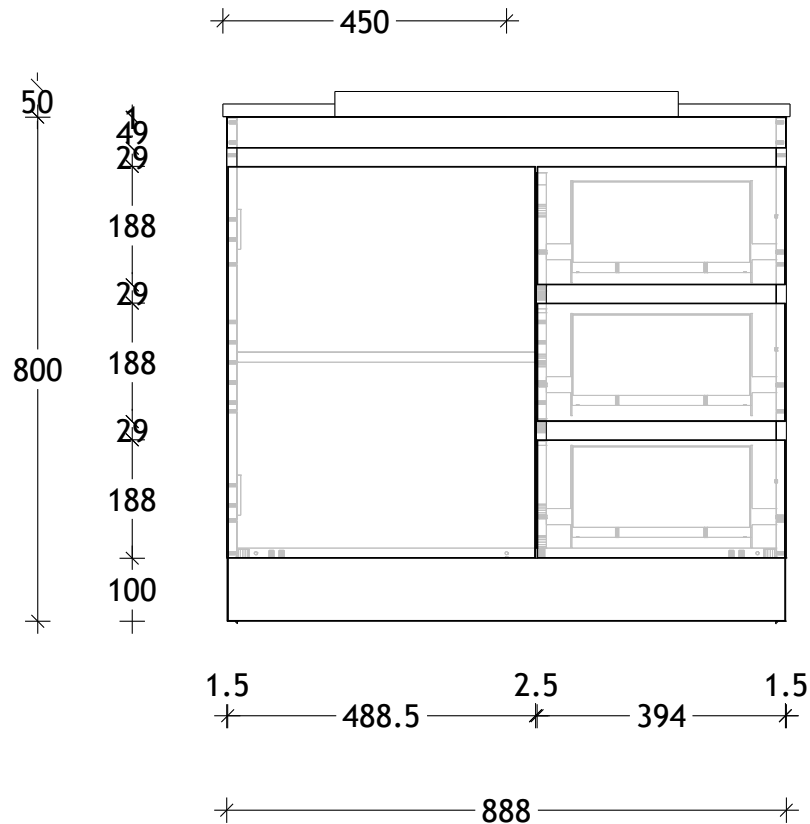

NAME:	ATS0900WK
SIZE:	900
WK/WH:	WITH KICK
CONFIGURATION:	CENTRE BOWL

PLEASE NOTE: Do not perform any plumbing rough in prior to taking delivery of your vanity, as all measurements are nominal and are subject to change. Measure exact locations from your vanity once it is on site.